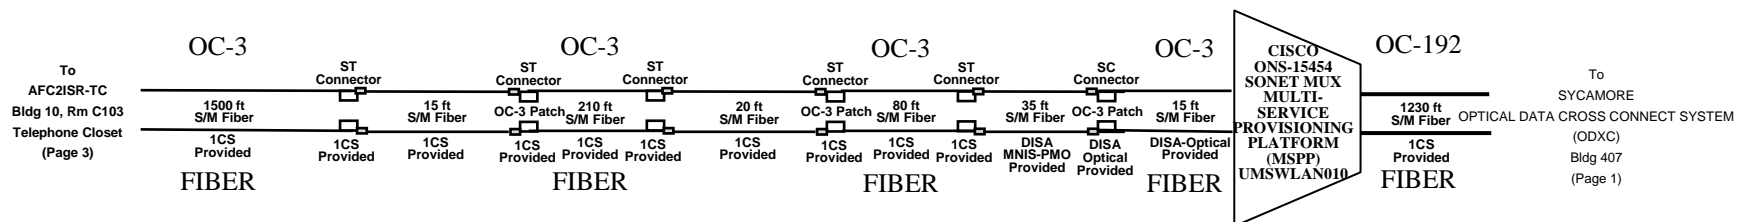

CFBLNet

AFC2ISR-TC Langley AFB, VA

Page 2

LEGEND: ATM Switches

- Standard DISN-LES SDN Equipment
- Standard DISN-LES NSM Equipment
- User Provided Equipment
- Mission Bit Stream COAX or Fiber Optic
- - - RS-232 Network Management Terminal Connection
- ..... EtherNet Connection
- - - Equipment/connections to be installed
- · - Potential Capabilities
- · - Switchable Capabilities
- Black Unclassified Connection
- Green CFBLNet 4 EYES CFE Secret Multi-LAT
- Orange MAJIIK U.S.- NATO 9 EYES Secret Multi-LAT