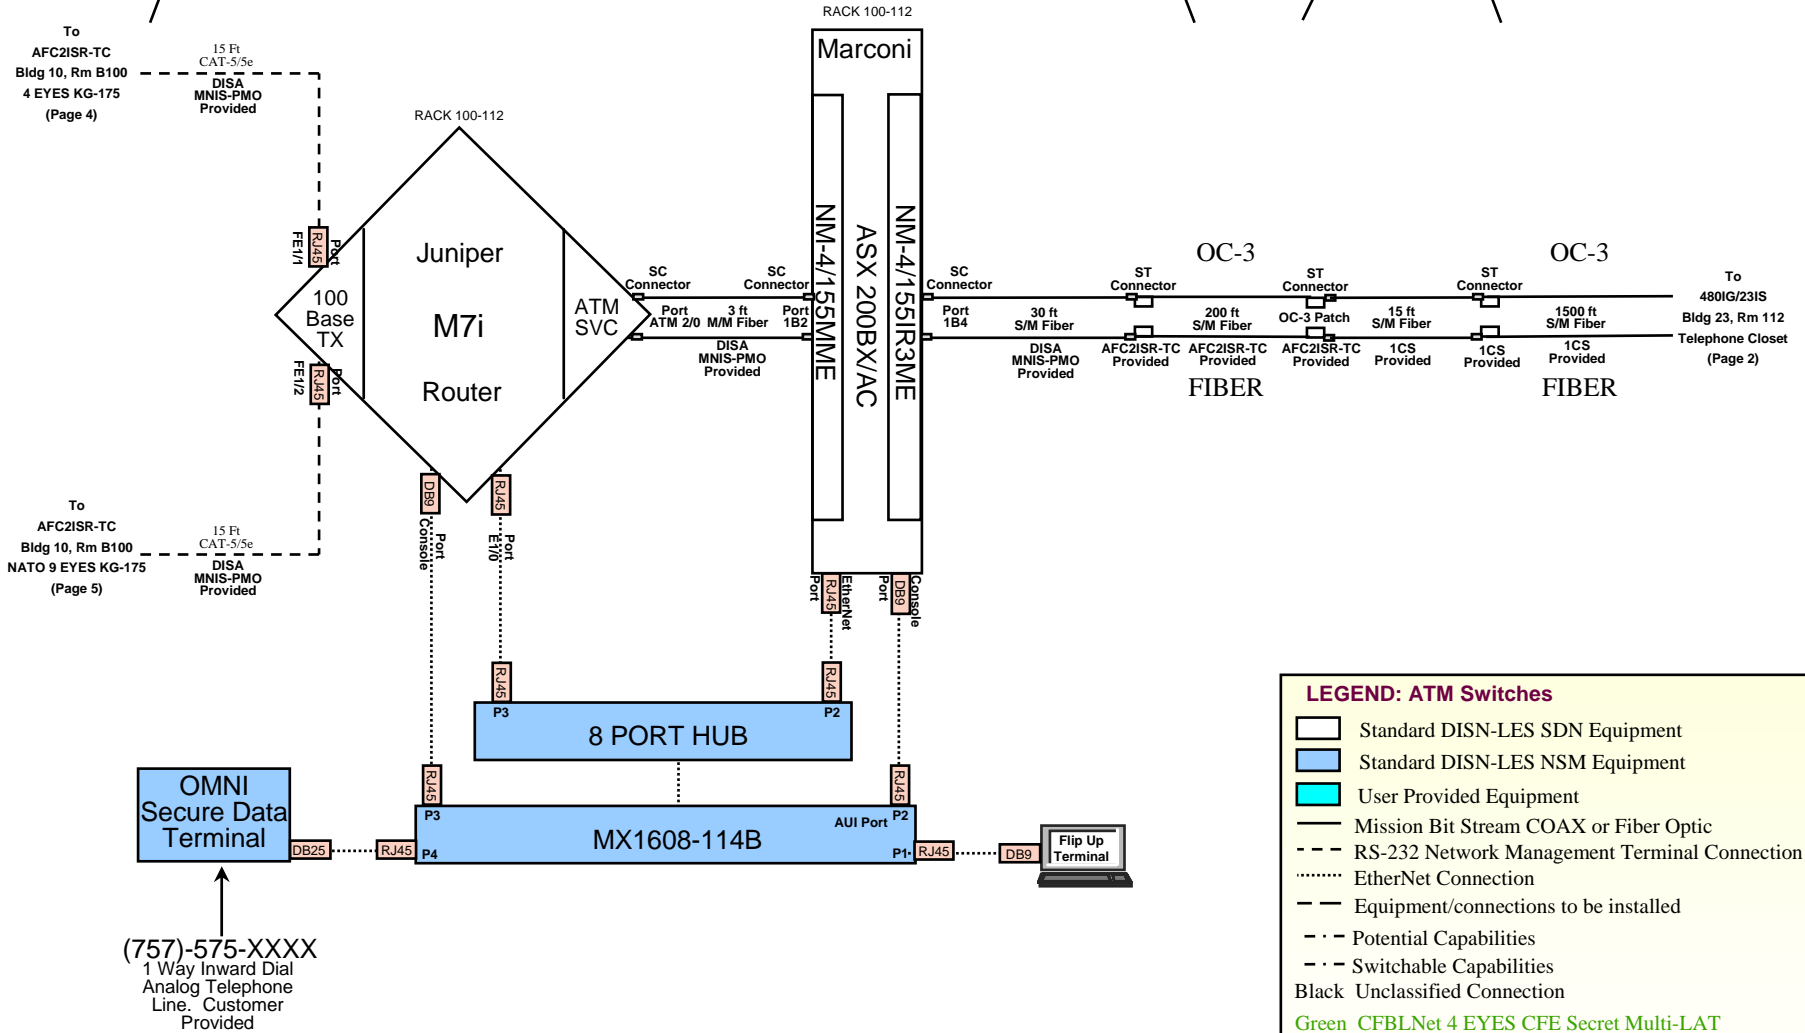

CFBLNet AFC2ISR-TC Langley AFB, VA Page 1

1CS, Bldg. 407, 118 Hammon Ave, Langley AFB, VA

1st Floor, DCO

LEGEND: ATM Switches

- Standard DISN-LES SDN Equipment
- Standard DISN-LES NSM Equipment
- User Provided Equipment
- Mission Bit Stream COAX or Fiber Optic
- - - RS-232 Network Management Terminal Connection
- EtherNet Connection
- - - Equipment/connections to be installed
- · - Potential Capabilities
- · · Switchable Capabilities
- Black Unclassified Connection
- Green CFBLNet 4 EYES CFE Secret Multi-LAT
- Orange MAJIIK U.S.- NATO 9 EYES Secret Multi-LAT

CFBLNet

AFC2ISR-TC Langley AFB, VA

Page 2

LEGEND: ATM Switches

- Standard DISN-LES SDN Equipment
- Standard DISN-LES NSM Equipment
- User Provided Equipment
- Mission Bit Stream COAX or Fiber Optic
- - - RS-232 Network Management Terminal Connection
- EtherNet Connection
- - - Equipment/connections to be installed
- · - Potential Capabilities
- · - Switchable Capabilities
- Black Unclassified Connection
- Green CFBLNet 4 EYES CFE Secret Multi-LAT
- Orange MAJIIK U.S.- NATO 9 EYES Secret Multi-LAT

CFBLNet AFC2ISR-TC Langley AFB, VA Page 3

AFC2ISR-TC, Bldg. 10, 22 Elm St., Langley AFB, VA

Room B100

Room C103

LEGEND: ATM Switches

- Standard DISN-LES SDN Equipment
- Standard DISN-LES NSM Equipment
- User Provided Equipment
- Mission Bit Stream COAX or Fiber Optic
- - - RS-232 Network Management Terminal Connection
- EtherNet Connection
- - - Equipment/connections to be installed
- - - Potential Capabilities
- - - Switchable Capabilities
- Black Unclassified Connection
- Green CFBLNet 4 EYES CFE Secret Multi-LAT
- Orange MAJIIK U.S.- NATO 9 EYES Secret Multi-LAT