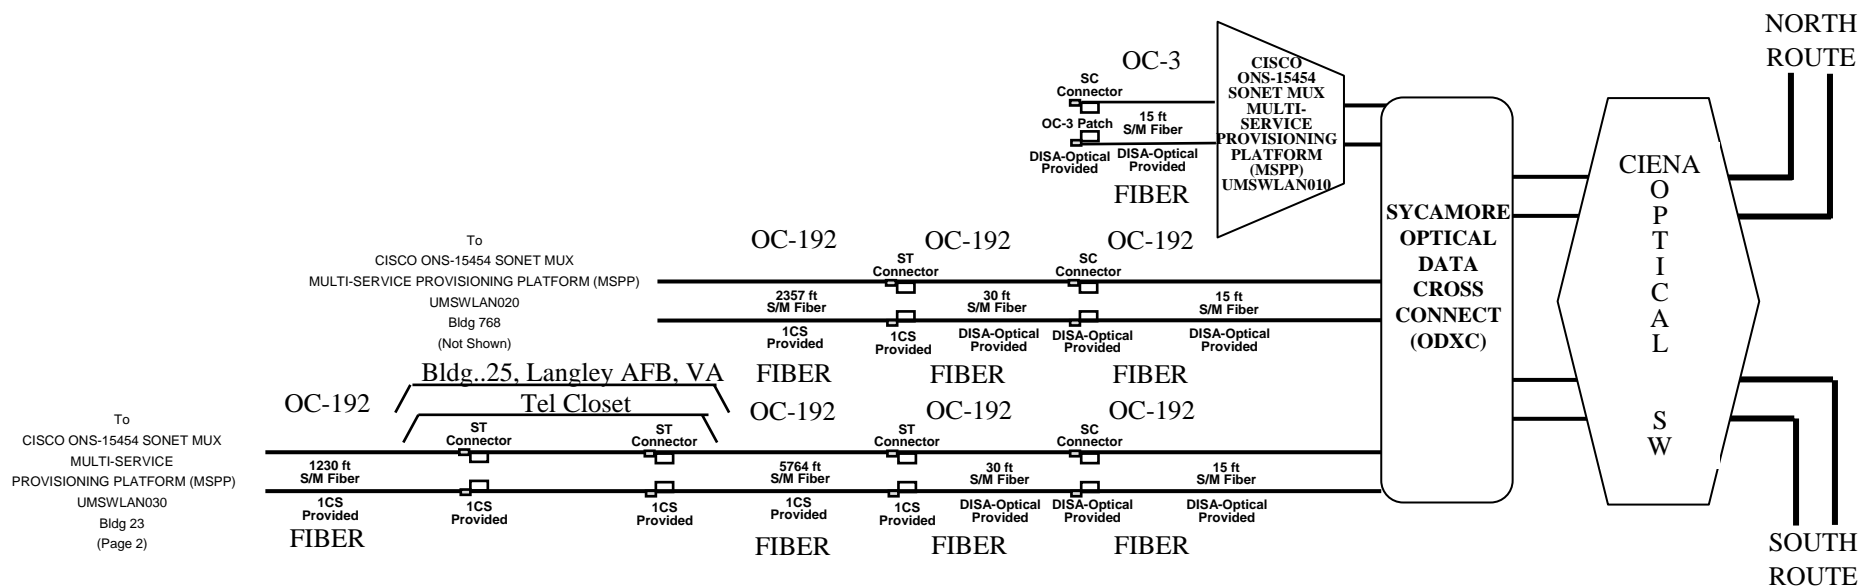

CFBLNet AFC2ISR-TC Langley AFB, VA Page 1

1CS, Bldg. 407, 118 Hammon Ave, Langley AFB, VA

1st Floor, DCO

LEGEND: ATM Switches

- Standard DISN-LES SDN Equipment
- Standard DISN-LES NSM Equipment
- User Provided Equipment
- Mission Bit Stream COAX or Fiber Optic
- - - RS-232 Network Management Terminal Connection
- EtherNet Connection
- - - Equipment/connections to be installed
- · - Potential Capabilities
- · · Switchable Capabilities
- Black Unclassified Connection
- Green CFBLNet 4 EYES CFE Secret Multi-LAT
- Orange MAJIIK U.S.- NATO 9 EYES Secret Multi-LAT

CFBLNet

AFC2ISR-TC Langley AFB, VA

Page 2

LEGEND: ATM Switches

- Standard DISN-LES SDN Equipment
- Standard DISN-LES NSM Equipment
- User Provided Equipment
- Mission Bit Stream COAX or Fiber Optic
- - - RS-232 Network Management Terminal Connection
- EtherNet Connection
- - - Equipment/connections to be installed
- · - Potential Capabilities
- · - Switchable Capabilities
- Black Unclassified Connection
- Green CFBLNet 4 EYES CFE Secret Multi-LAT
- Orange MAJIIK U.S.- NATO 9 EYES Secret Multi-LAT

CFBLNet AFC2ISR-TC Langley AFB, VA Page 3

AFC2ISR-TC, Bldg. 10, 22 Elm St., Langley AFB, VA

Room B100

Room C103

LEGEND: ATM Switches

- Standard DISN-LES SDN Equipment
- Standard DISN-LES NSM Equipment
- User Provided Equipment
- Mission Bit Stream COAX or Fiber Optic
- - - RS-232 Network Management Terminal Connection
- EtherNet Connection
- - - Equipment/connections to be installed
- - - Potential Capabilities
- - - Switchable Capabilities
- Black Unclassified Connection
- Green CFBLNet 4 EYES CFE Secret Multi-LAT
- Orange MAJIIK U.S.- NATO 9 EYES Secret Multi-LAT